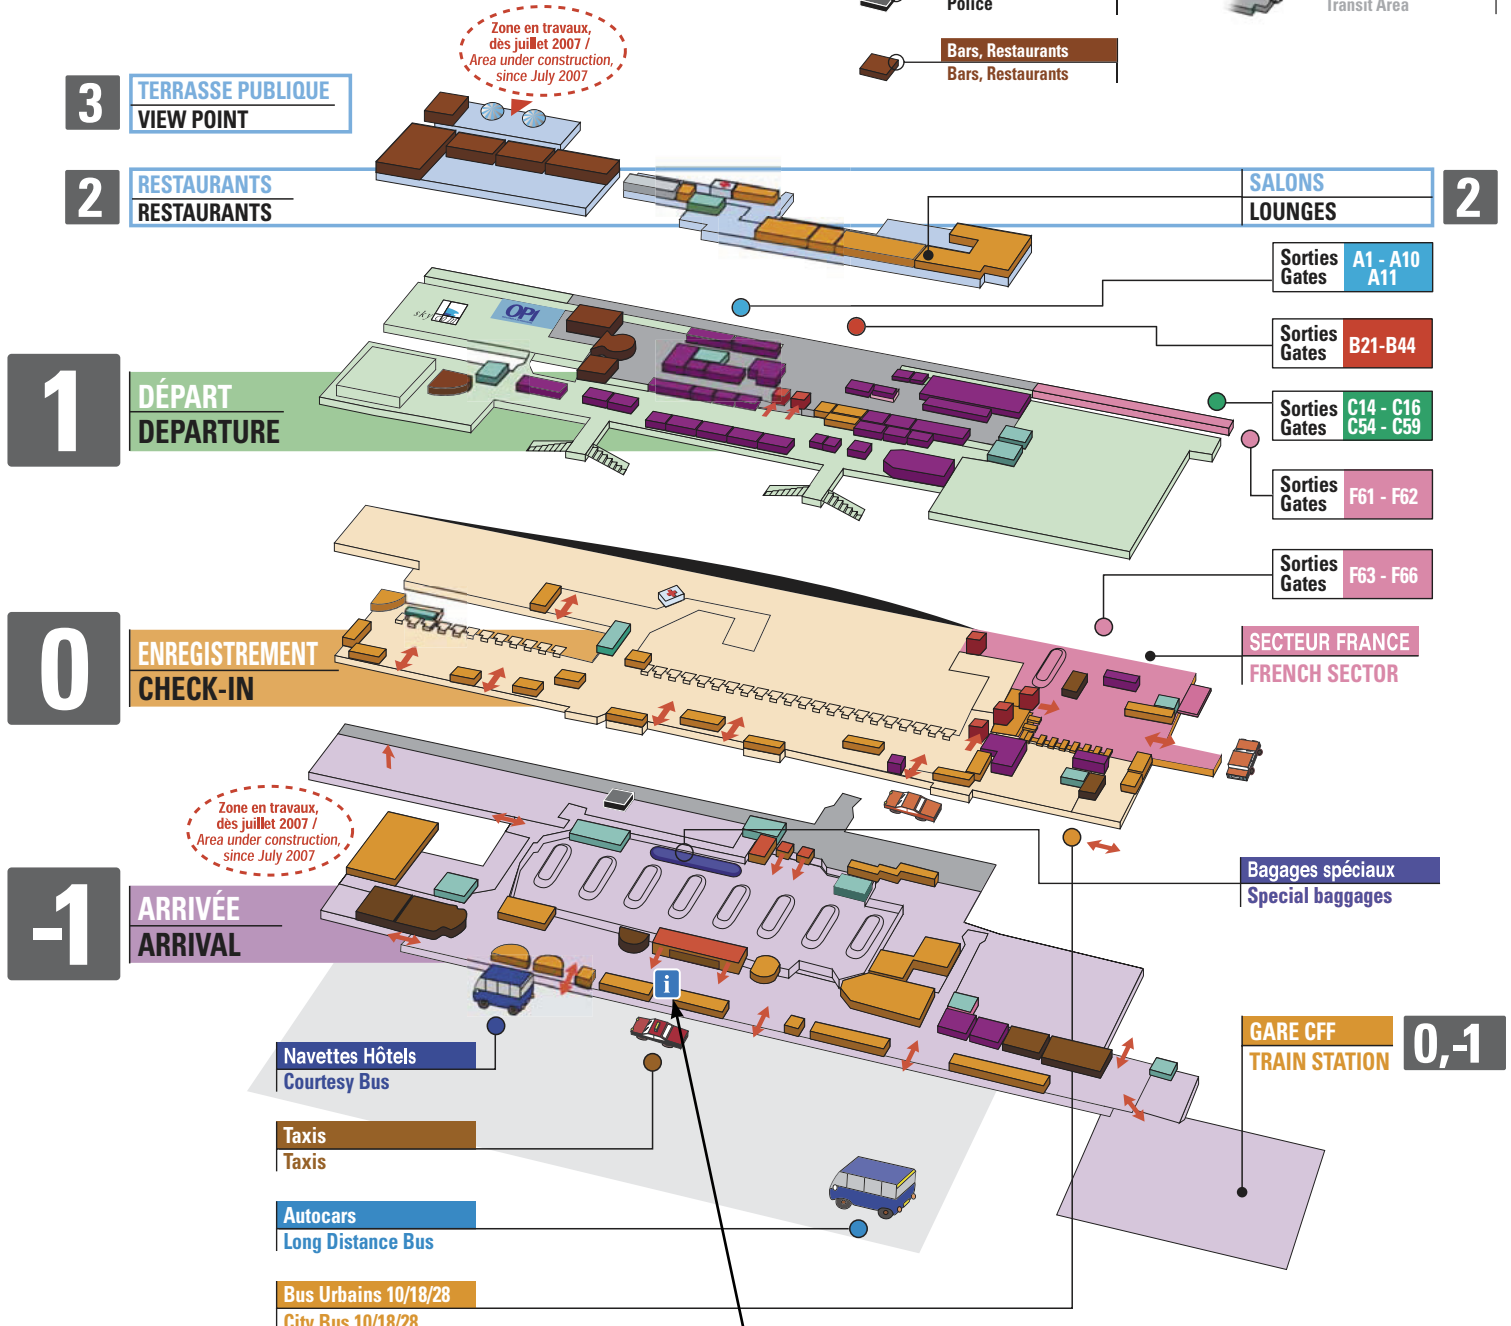

Terminal

Plan du terminal T1

Terminal T1 map

Terminal

-  Toilettes
Lavatories
-  Douane/Contrôle Police
Customs/Control Police
-  Police
Police
-  Bars, Restaurants
Bars, Restaurants

-  Boutiques
Shops
-  Services
Facilities
-  Zone sous douane
Transit Area